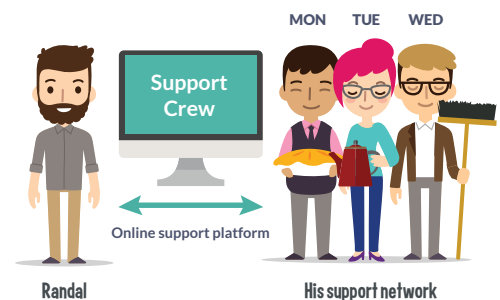

SUPPORT CREW

Making it easy to give and get a hand

Create a **FREE** page at supportcrew.co.nz
to co-ordinate help from family and friends.

What is Support Crew?

Support Crew is a **FREE** online support platform designed to help anyone dealing with a life event. Often at times like this everyone close to you wants to help, but they don't always know how.

Support Crew makes it easy to ask for the help you really need – and shows your loved ones exactly how they can help.

A Support Crew page can help to co-ordinate:

Practical help

- ✓ Meals & cleaning
- ✓ Transport to appointments
- ✓ Child care