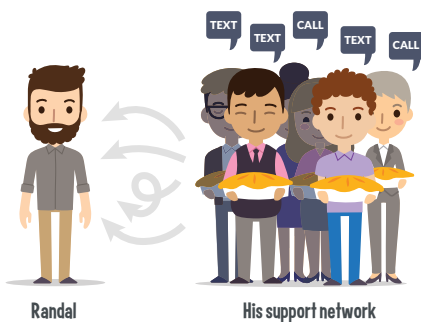

SUPPORT CREW

Making it easy to give and get a hand

Create a **FREE** page at supportcrew.co.nz
to co-ordinate help from family and friends.

What is Support Crew?

Support Crew is a **FREE** online support platform designed to help anyone dealing with a life event. Often at times like this everyone close to you wants to help, but they don't always know how.

Support Crew makes it easy to ask for the help you really need – and shows your loved ones exactly how they can help.

A Support Crew page can help to co-ordinate:

Practical help

- ✓ Meals & cleaning
- ✓ Transport to appointments
- ✓ Child care